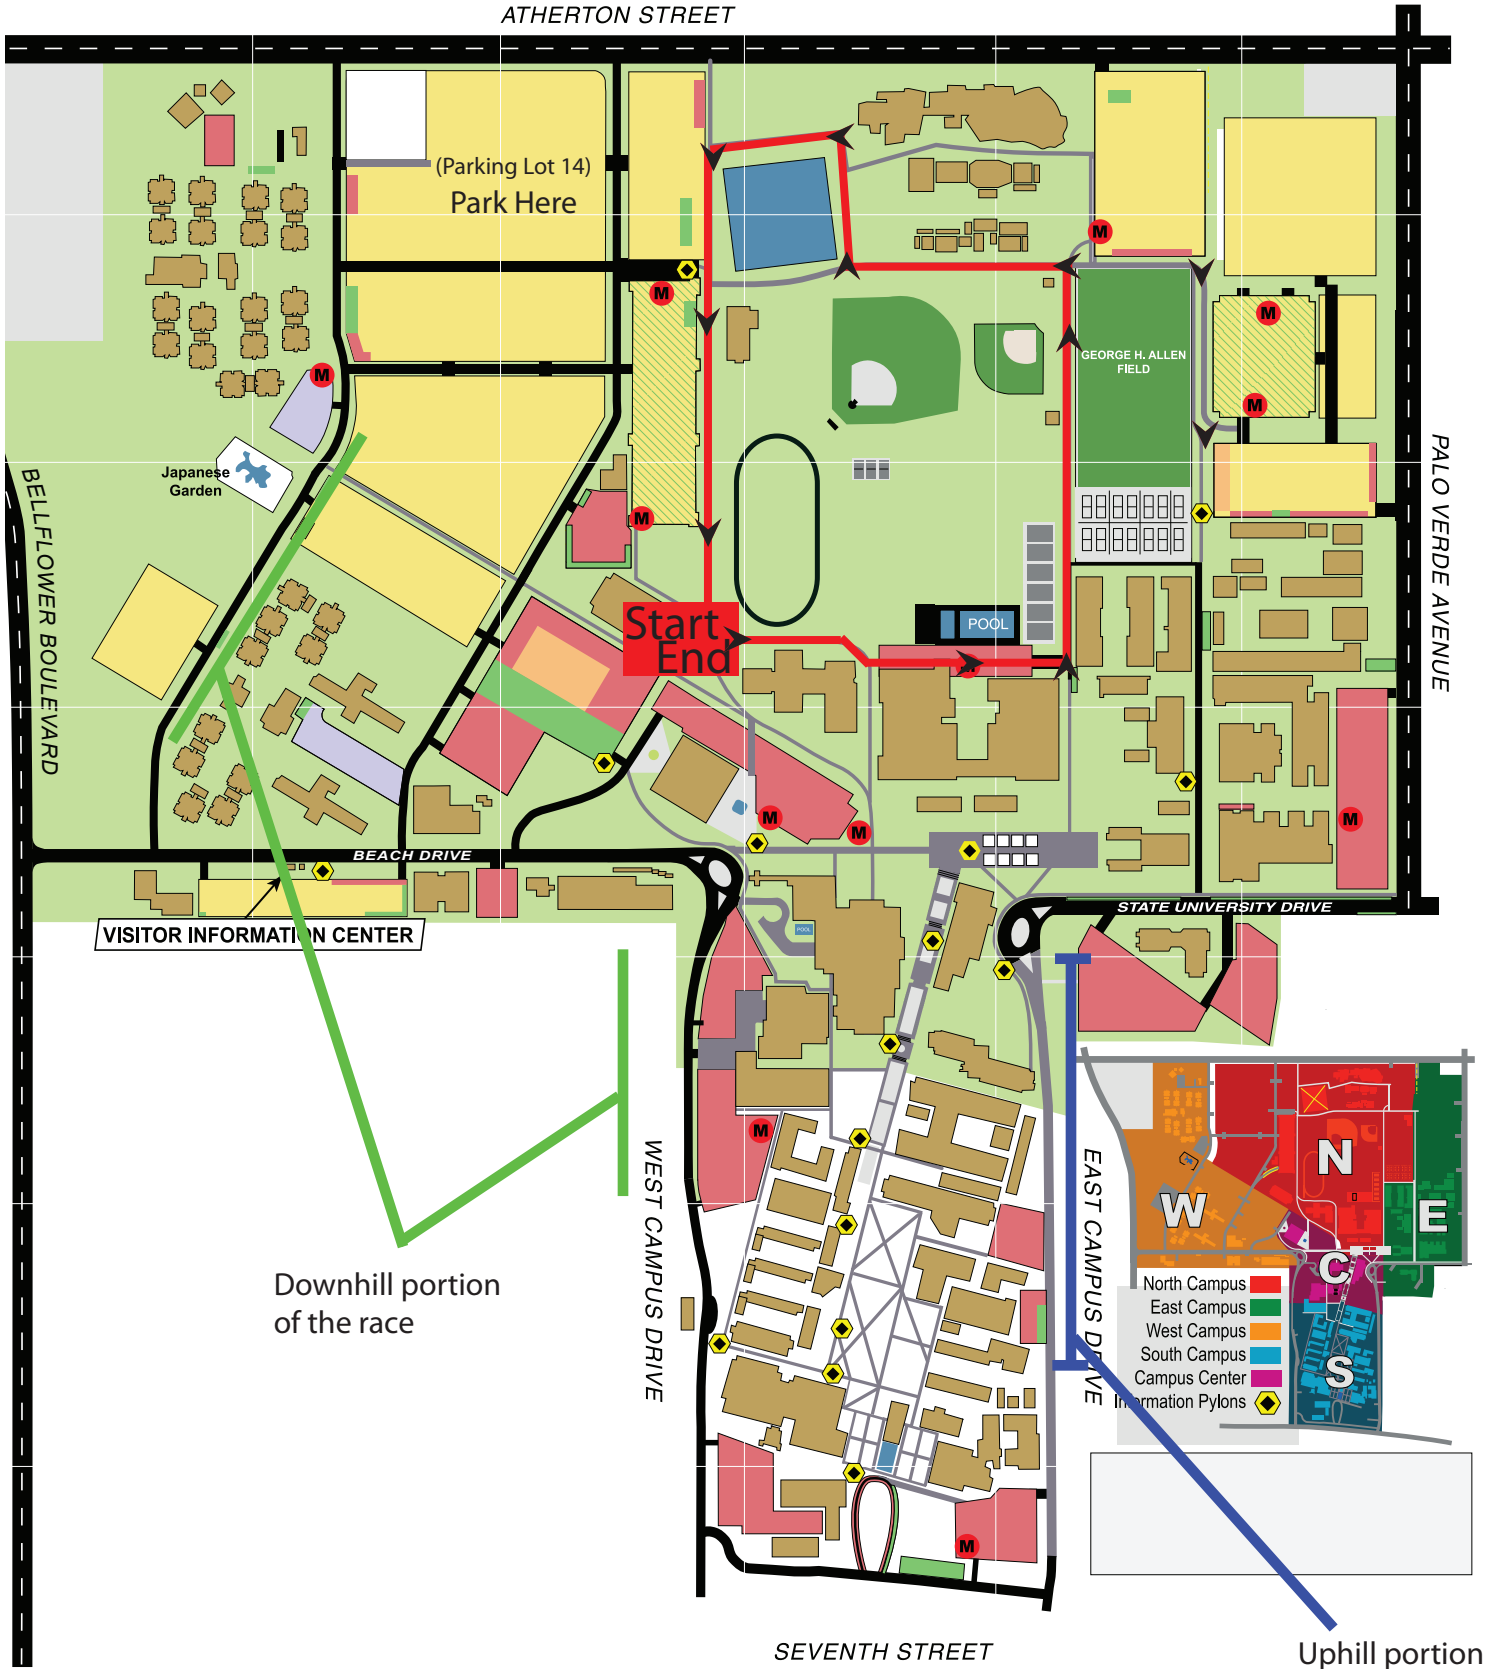

# 2009 Kid's Run Course Route

ATHERTON STREET

(Parking Lot 14)  
Park Here

Japanese Garden

Start End

POOL

GEORGE H. ALLEN FIELD

BELFLOWER BOULEVARD

PALO VERDE AVENUE

BEACH DRIVE

VISITOR INFORMATION CENTER

STATE UNIVERSITY DRIVE

WEST CAMPUS DRIVE

EAST CAMPUS DRIVE

- North Campus
- East Campus
- West Campus
- South Campus
- Campus Center
- Information Pylons

SEVENTH STREET

Downhill portion of the race

Uphill portion of the race