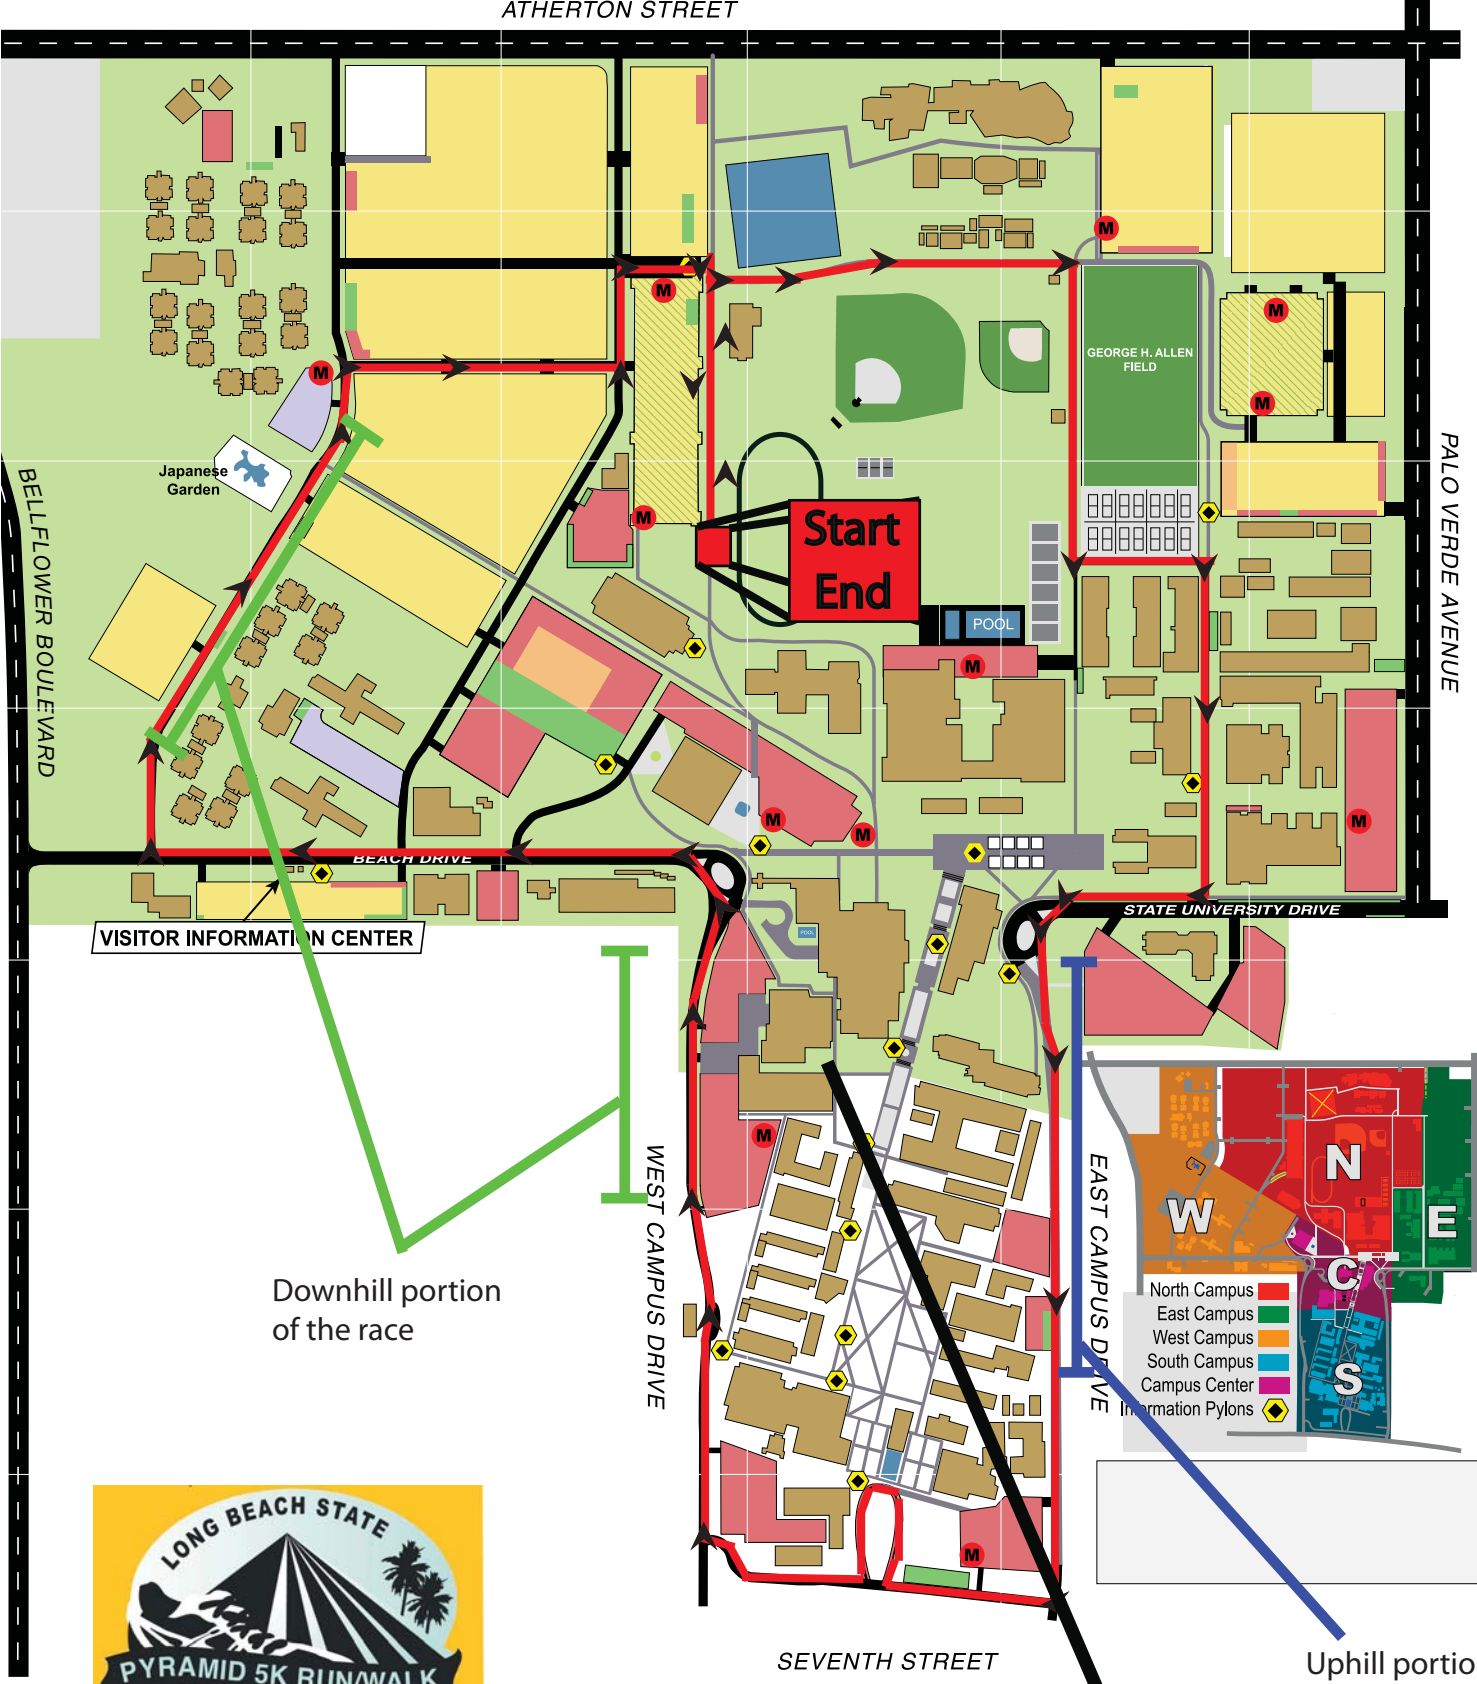

# 2010 Pyramid 5K Run/Walk Course Route

Downhill portion of the race

Uphill portion of the race