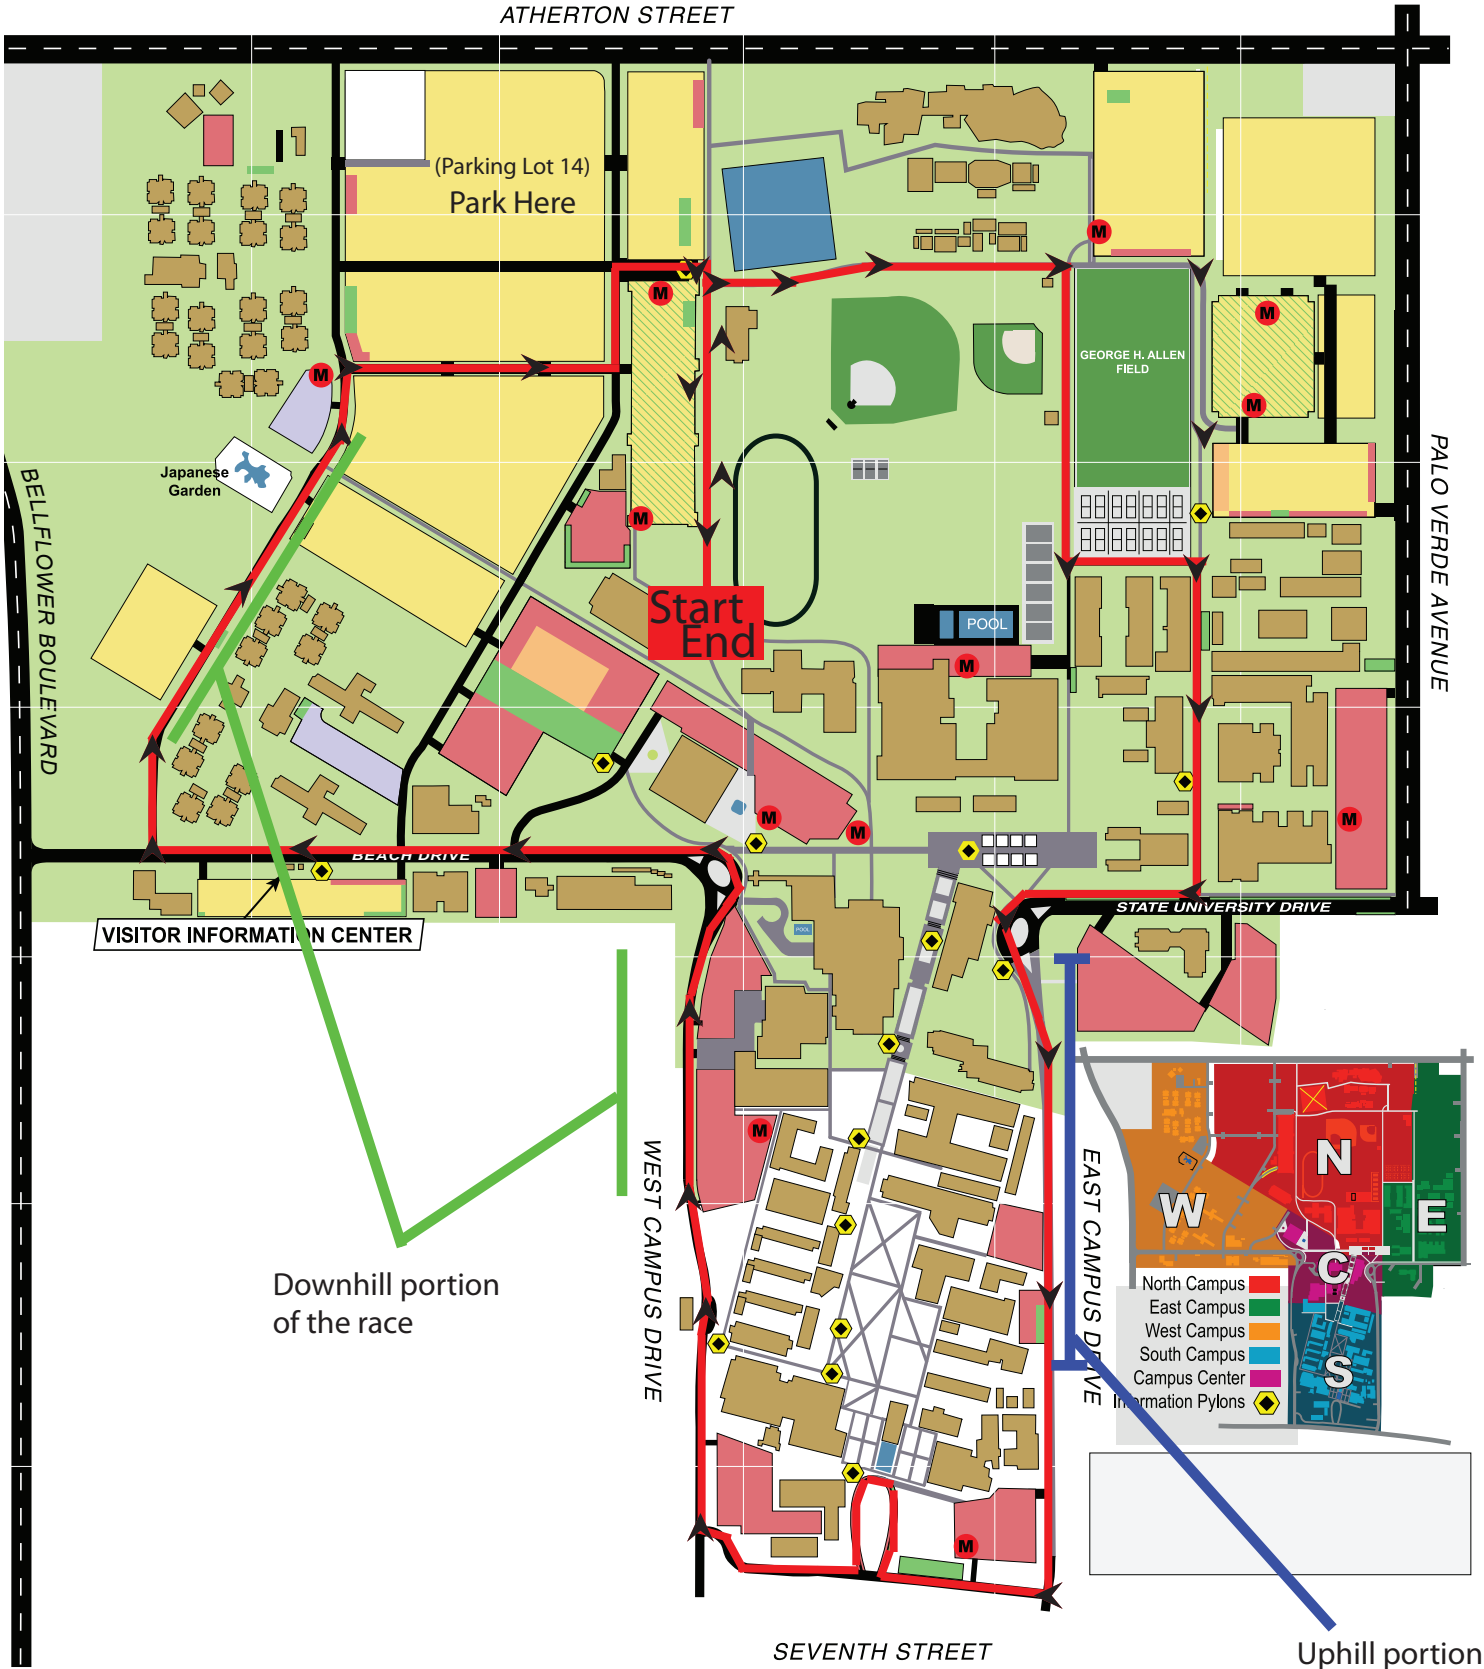

2009 Course Route

ATHERTON STREET

(Parking Lot 14)
Park Here

Japanese Garden

Start End

POOL

GEORGE H. ALLEN FIELD

BELFLOWER BOULEVARD

PALO VERDE AVENUE

VISITOR INFORMATION CENTER

Downhill portion
of the race

WEST CAMPUS DRIVE

EAST CAMPUS DRIVE

- North Campus
- East Campus
- West Campus
- South Campus
- Campus Center
- Information Pylons

SEVENTH STREET

Uphill portion
of the race